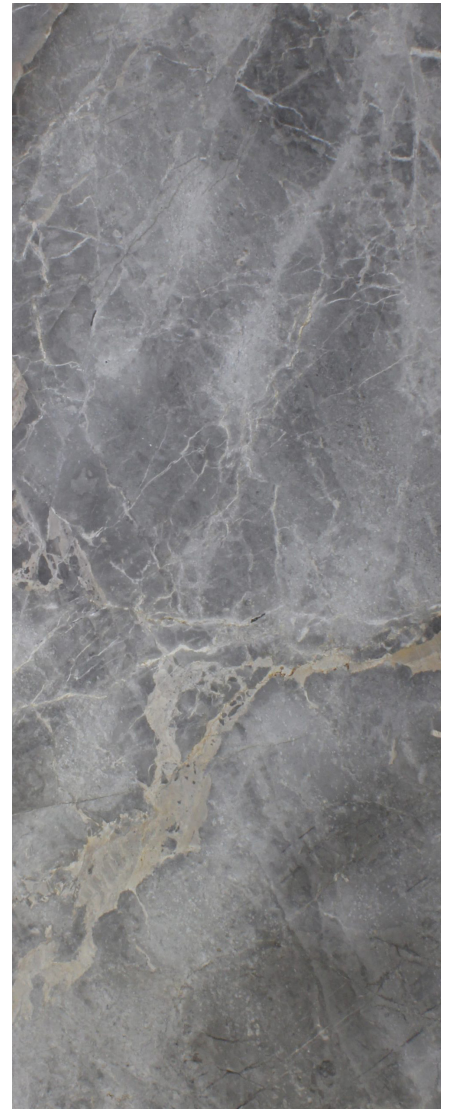

PANDORA WHITE

Available Dimensions

Cut to Size

Slabs

Blocks

Tiles

Mosaic